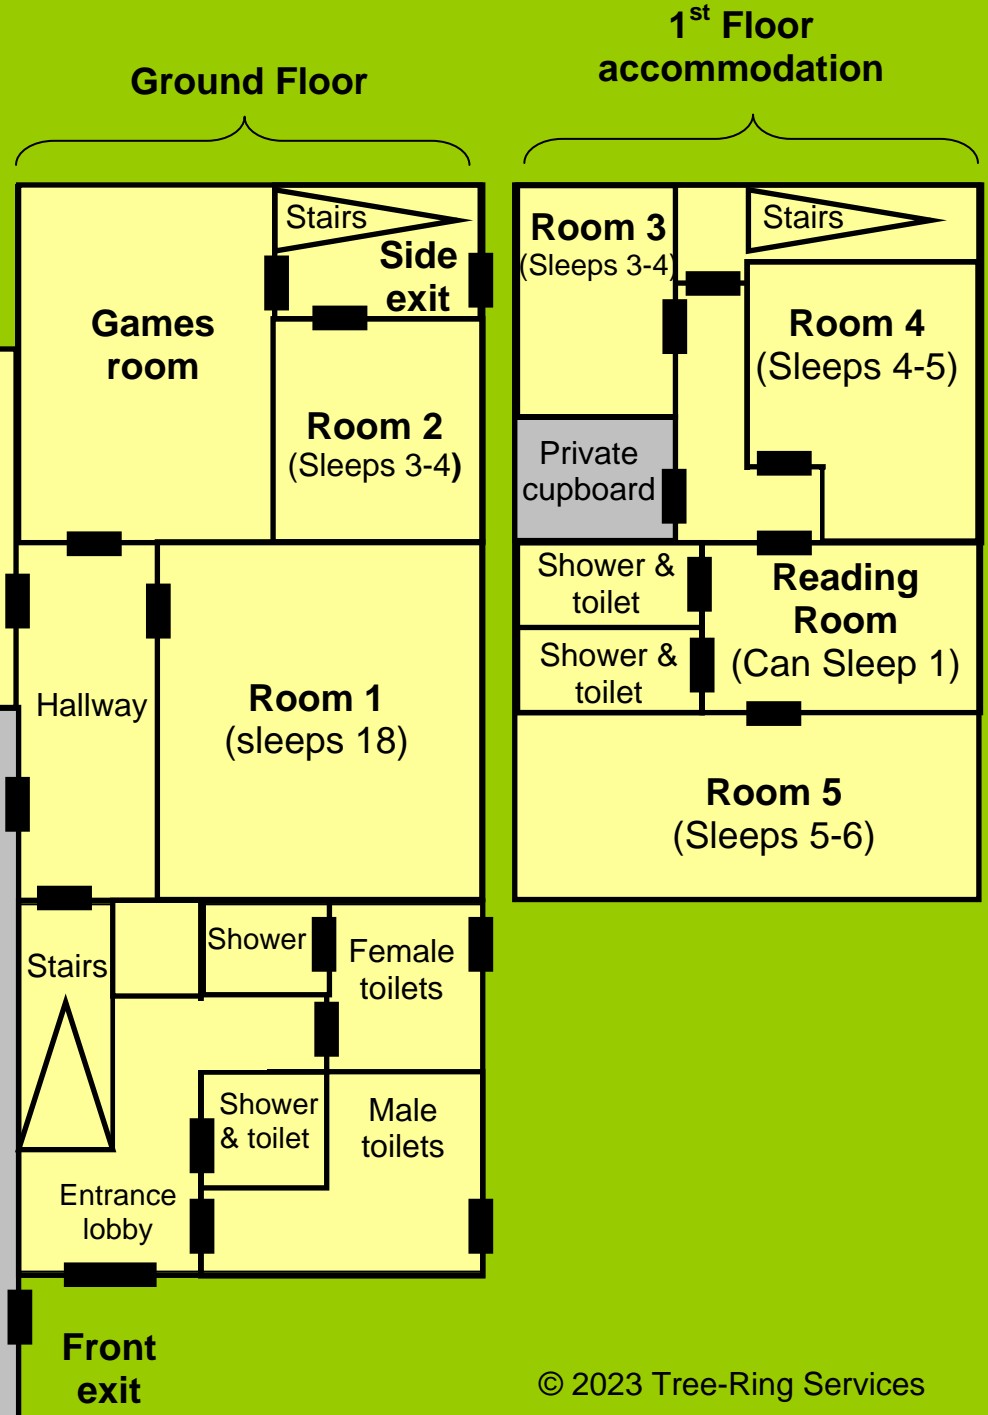

Oakraven Field Centre

NOTES:
Oakraven sleeps a max of 34 people
 Room 1 = 6 x triple bunks
 Room 2 = 1 double bed + 1 double bunk
 Room 3 = 1 double bed + 1 double bunk
 Room 4 = 1 double bed + 1 double bunk + 1 single futon
 Room 5 = 1 double bed + 2 double bunks
 Reading room = 1 single futon

a) No rooms are suitable for disable access,
 b) Outside at the rear is a walled garden with BBQ's, fire pit and benches
 c) Outside at the front is parking and a 1 acre field for camping & activities.
 d) Beyond our field our 3.5 acre wooded wildlife reserve is available for walks, relaxation and educational activities