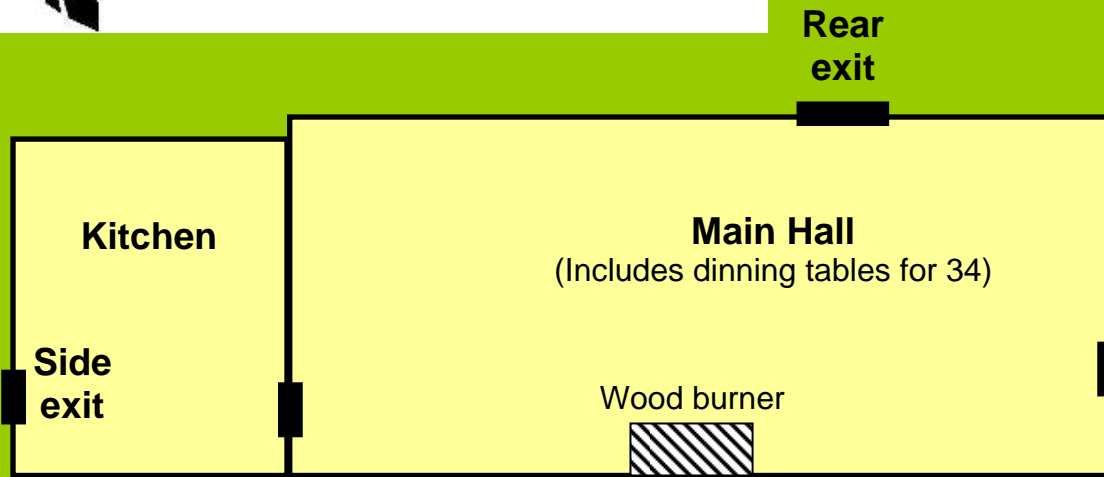

Oakraven Field Centre

NOTES:
Oakraven sleeps a max of 34 people
 Room 1 = 6 x triple bunks
 Room 2 = 1 double bed + 1 double bunk
 Room 3 = 1 double bed + 1 double bunk
 Room 4 = 1 double bed + 1 double bunk + 1 single futon
 Room 5 = 1 double bed + 2 double bunks
 Reading room = 1 single futon