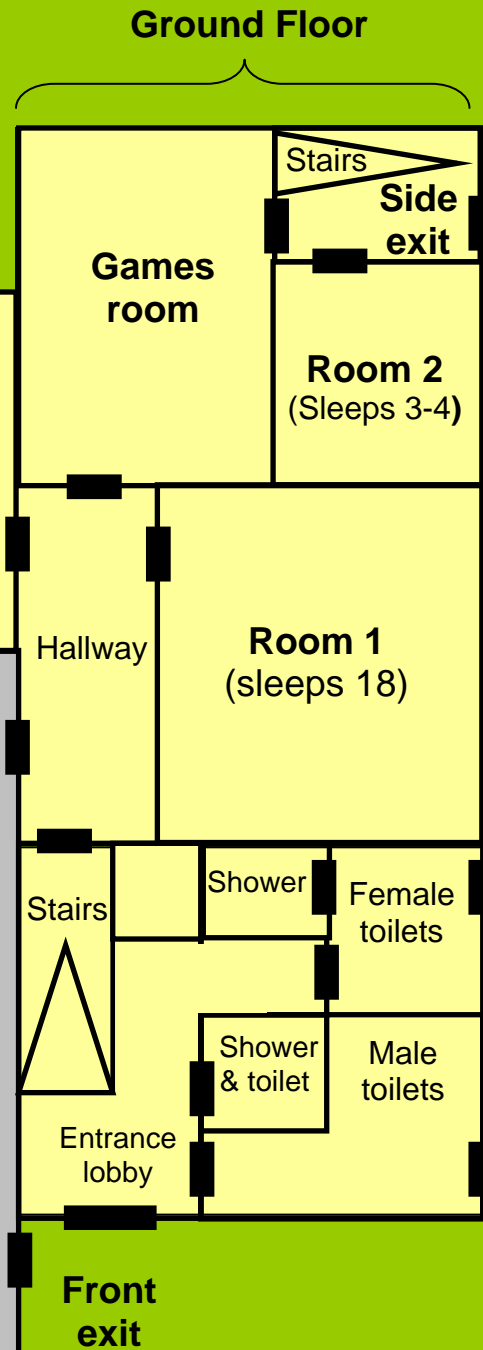

Oakraven Field Centre

NOTES:

Oakraven sleeps a max of 34 people

Room 1 = 6 x triple bunks

Room 2 = 1 double bed + 1 double bunk

Room 3 = 1 double bed + 1 double bunk

Room 4 = 1 double bed + 2 double bunks

Room 5 = 1 double bed + 2 double bunks + 1 single futon

Reading room = 1 single futon

- a) No rooms are suitable for disable access,
- b) Outside at the rear is a walled garden with BBQ's, fire pit and benches
- c) Outside at the front is parking and a 1 acre field for camping & activities.
- d) Beyond our field our 3.5 acre wooded wildlife reserve is available for walks, relaxation and educational activities