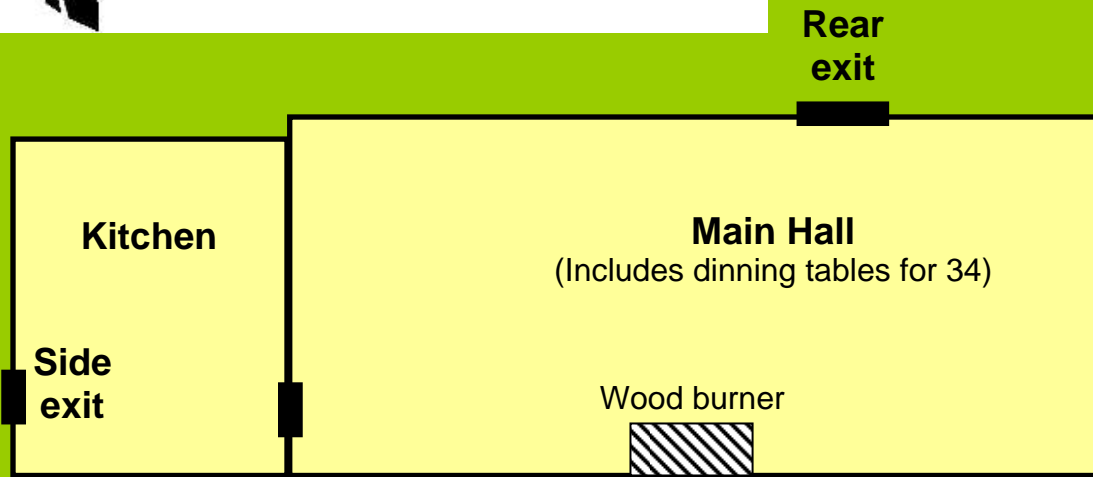

Oakraven Field Centre

NOTES:

Oakraven sleeps a max of 34 people

Room 1 = 6 x triple bunks

Room 2 = 1 double bed + 1 double bunk

Room 3 = 1 double bed + 1 double bunk

Room 4 = 1 double bed + 2 double bunks

Room 5 = 1 double bed + 2 double bunks + 1 single futon

Reading room = 1 single futon

- a) No rooms are suitable for disable access,
- b) Outside at the rear is a walled garden with BBQ's, fire pit and benches
- c) Outside at the front is parking and a 1 acre field for camping & activities.
- d) Beyond our field our 3.5 acre wooded wildlife reserve is available for walks, relaxation and educational activities