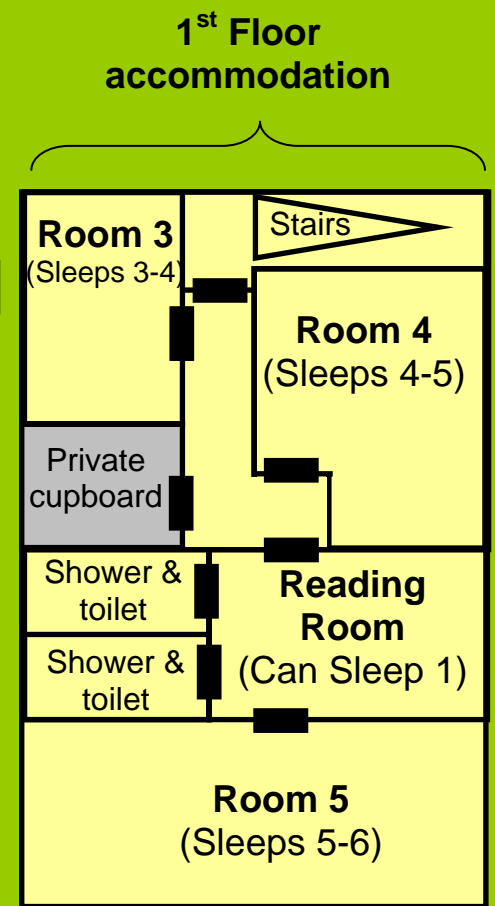

Oakraven Field Centre

NOTES:

Oakraven sleeps a max of 34 people

Room 1 = 6 x triple bunks

Room 2 = 1 double bed + 1 double bunk

Room 3 = 1 double bed + 1 double bunk

Room 4 = 1 double bed + 2 double bunks

Room 5 = 1 double bed + 2 double bunks + 1 single futon

Reading room = 1 single futon

- a) No rooms are suitable for disable access,
- b) Outside at the rear is a walled garden with BBQ's, fire pit and benches
- c) Outside at the front is parking and a 1 acre field for camping & activities.
- d) Beyond our field our 3.5 acre wooded wildlife reserve is available for walks, relaxation and educational activities