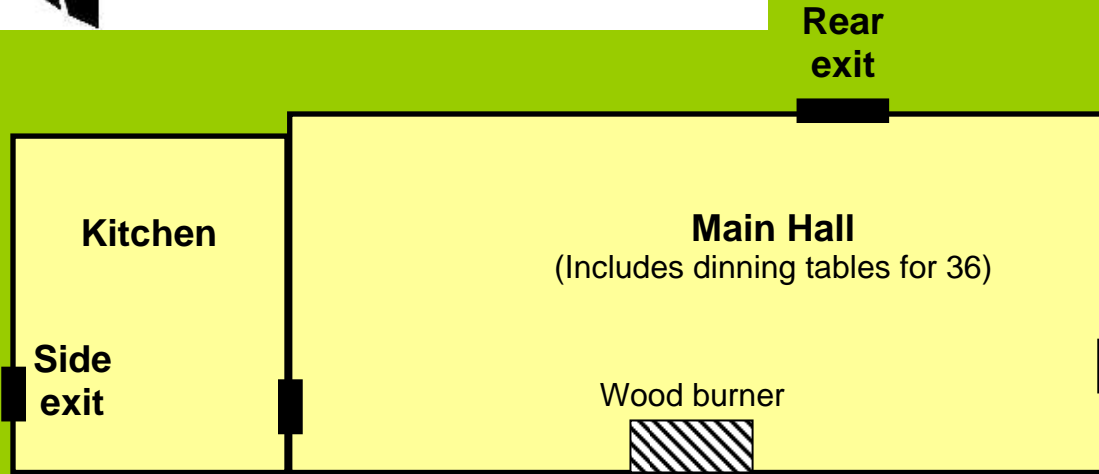

## NOTES:

**Oakraven sleeps a max of 36 people**

Room 1 = 6 x triple bunks

Room 2 = 1 double bed + 1 double bunk

Room 3 = 1 double bed + 1 double bunk

Room 4 = 1 double bunk

Room 5 = 1 double bed + 2 double bunks

Room 6 = 1 double bed + 2 double bunks + 1 single futon

Reading room = 1 single futon

- Only the ground floor rooms are suitable for disable access,
- Outside at the rear is a walled garden with BBQ's, fire pit and benches
- Outside at the front is parking and a 1 acre field for camping & activities.
- Beyond our field our 3.5 acre wooded wildlife reserve is available for walks, relaxation and educational activities