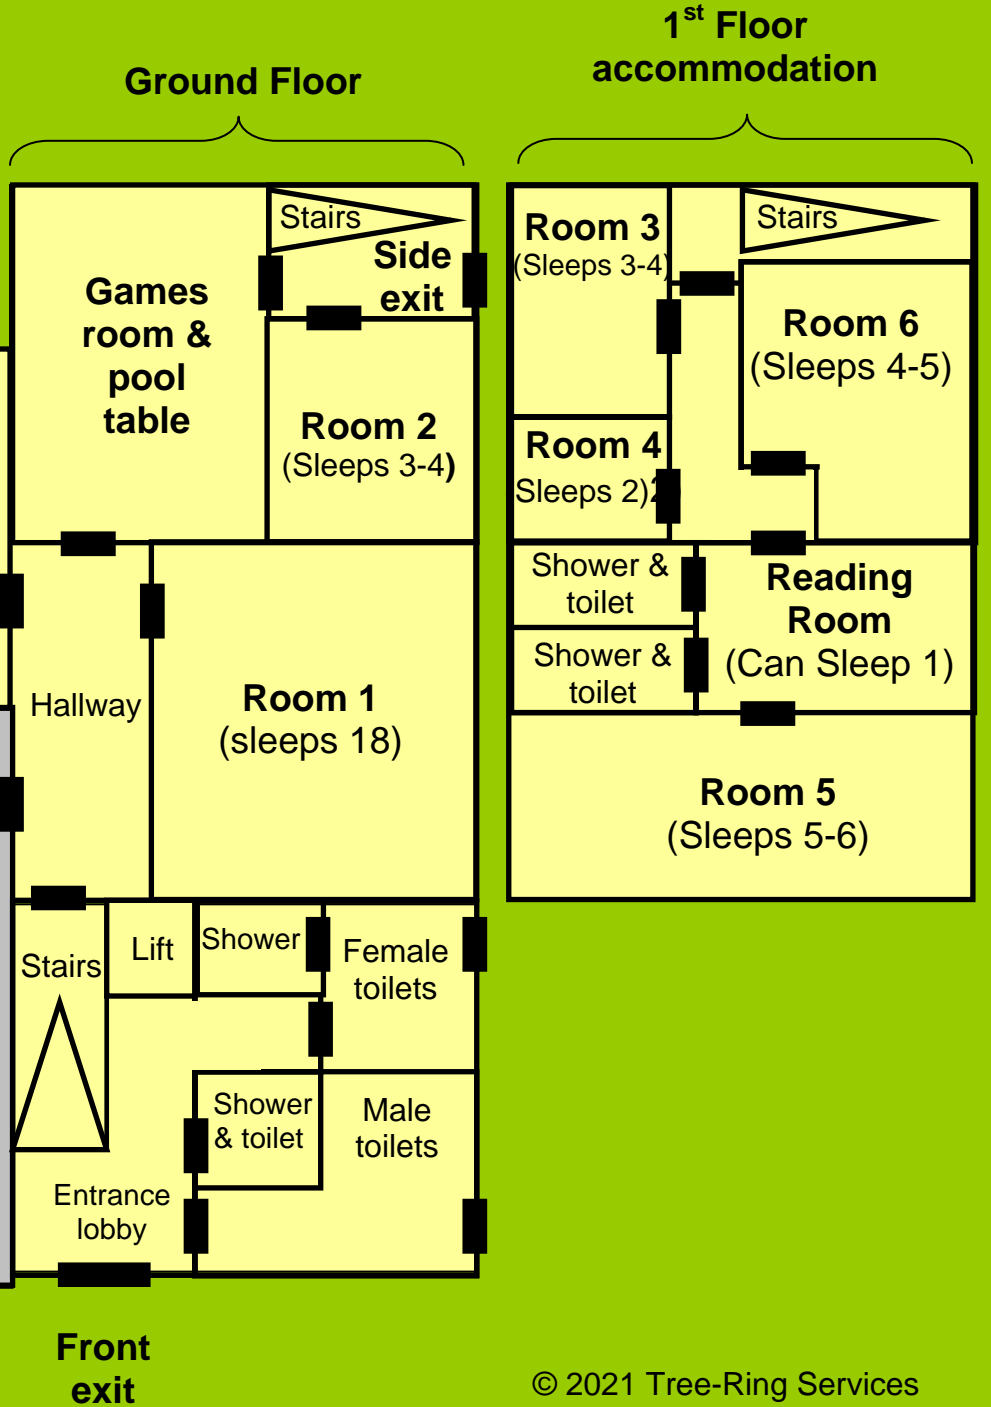

## NOTES:

**Oakraven sleeps a max of 36 people**

Room 1 = 6 x triple bunks

Room 2 = 1 double bed + 1 double bunk

Room 3 = 1 double bed + 1 double bunk

Room 4 = 1 double bunk

Room 5 = 1 double bed + 2 double bunks

Room 6 = 1 double bed + 2 double bunks + 1 single futon

Reading room = 1 single futon

- Only the ground floor rooms are suitable for disable access,
- Outside at the rear is a walled garden with BBQ's, fire pit and benches
- Outside at the front is parking and a 1 acre field for camping & activities.
- Beyond our field our 3.5 acre wooded wildlife reserve is available for walks, relaxation and educational activities