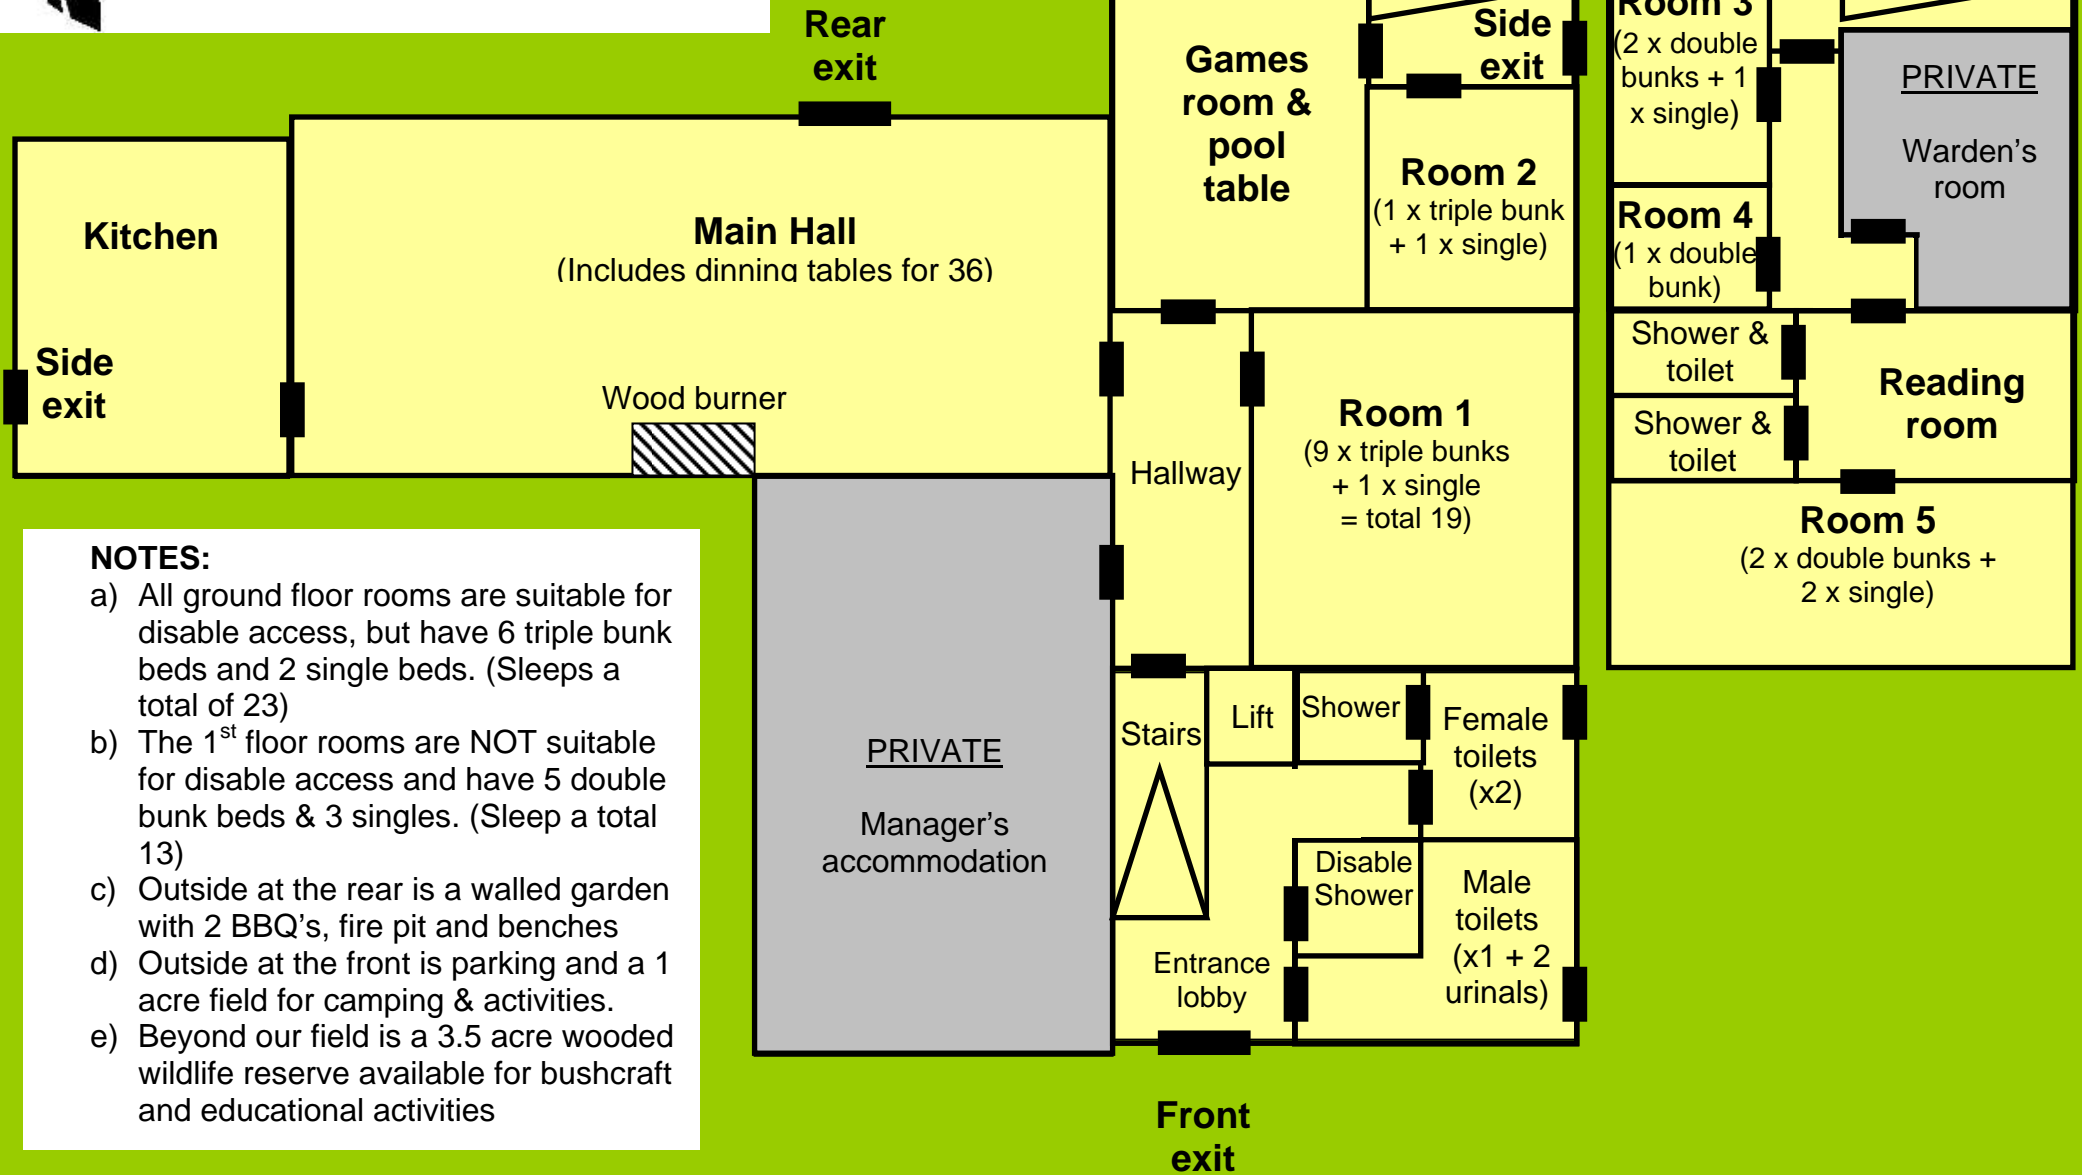

# Oakraven Field Centre

**NOTES:**

- a) All ground floor rooms are suitable for disable access, but have 6 triple bunk beds and 2 single beds. (Sleeps a total of 23)
- b) The 1<sup>st</sup> floor rooms are NOT suitable for disable access and have 5 double bunk beds & 3 singles. (Sleep a total 13)
- c) Outside at the rear is a walled garden with 2 BBQ's, fire pit and benches
- d) Outside at the front is parking and a 1 acre field for camping & activities.
- e) Beyond our field is a 3.5 acre wooded wildlife reserve available for bushcraft and educational activities